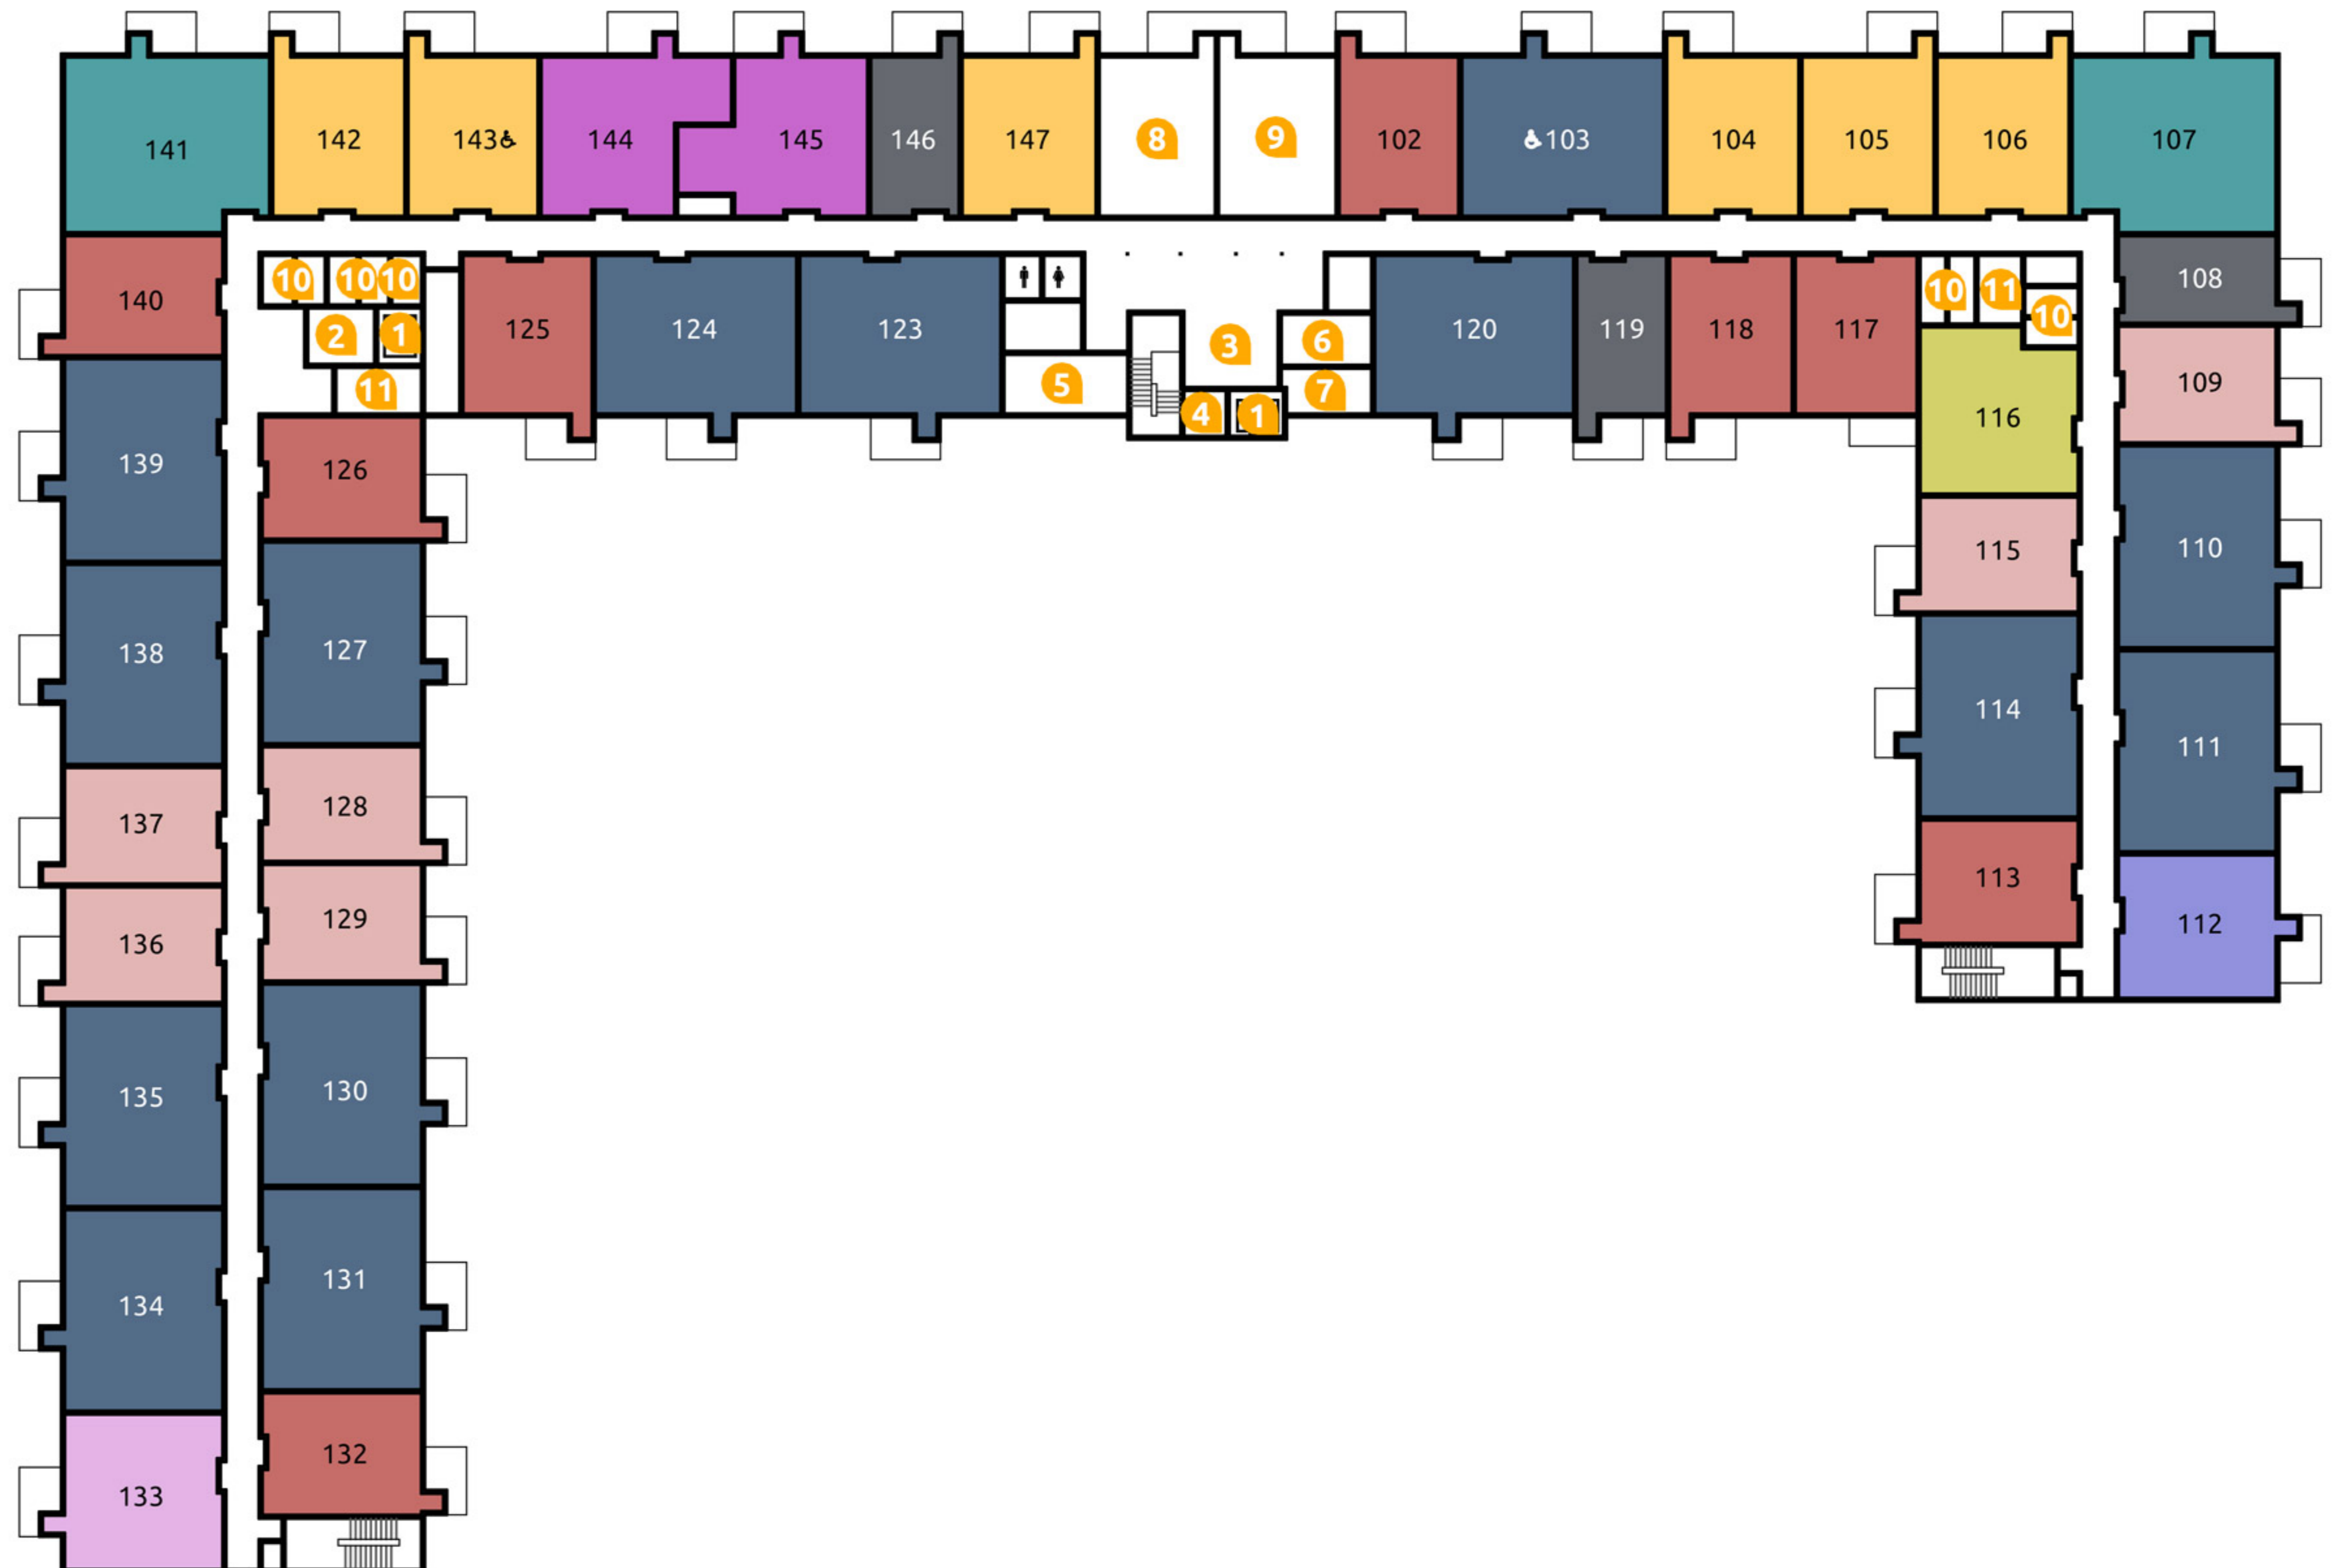

Level 1

BUILDING MAP Songhill 41

UNIT TYPE

- Finch - Studio
- Cardinal - 1 BD
- Blue Jay - 1 BD
- Woodpecker - 1 BD
- Nightingale - 1 BD + Den
- Owl - 1 BD + Den
- Falcon - 1 BD + Den
- Kingfisher - 1 BD + Den
- Swan - 2 BD
- Eagle - 2 BD

FEATURES

- 1 Elevator
- 2 Elevator Lobby
- 3 Entry Lobby
- 4 Vestibule
- 5 Leasing Office
- 6 Mail
- 7 Parcel
- 8 Fitness Room
- 9 Clubroom
- 10 Storage
- 11 Trash

3345 41 ST NW
Rochester, MN 55901

Level 2

BUILDING MAP Songhill 41

UNIT TYPE

- Finch - Studio
- Kinglet - Studio
- Cardinal - 1 BD
- Woodpecker - 1 BD
- Nightingale - 1 BD + Den
- Robin - 1 BD + Den
- Blue Jay - 1 BD
- Owl - 1 BD + Den
- Falcon - 1 BD + Den
- Kingfisher - 1 BD + Den
- Swan - 2 BD
- Eagle - 2 BD

FEATURES

- 1 Elevator
- 2 Elevator Lobby
- 3 Lobby
- 4 Business Center
- 5 Storage
- 6 Trash

3345 41 ST NW
Rochester, MN 55901

Level 3

BUILDING MAP Songhill 41

UNIT TYPE

- Finch - Studio
- Kinglet - Studio
- Cardinal - 1 BD
- Woodpecker - 1 BD
- Nightingale - 1 BD + Den
- Robin - 1 BD + Den
- Blue Jay - 1 BD
- Owl - 1 BD + Den
- Falcon - 1 BD + Den
- Kingfisher - 1 BD + Den
- Swan - 2 BD
- Eagle - 2 BD