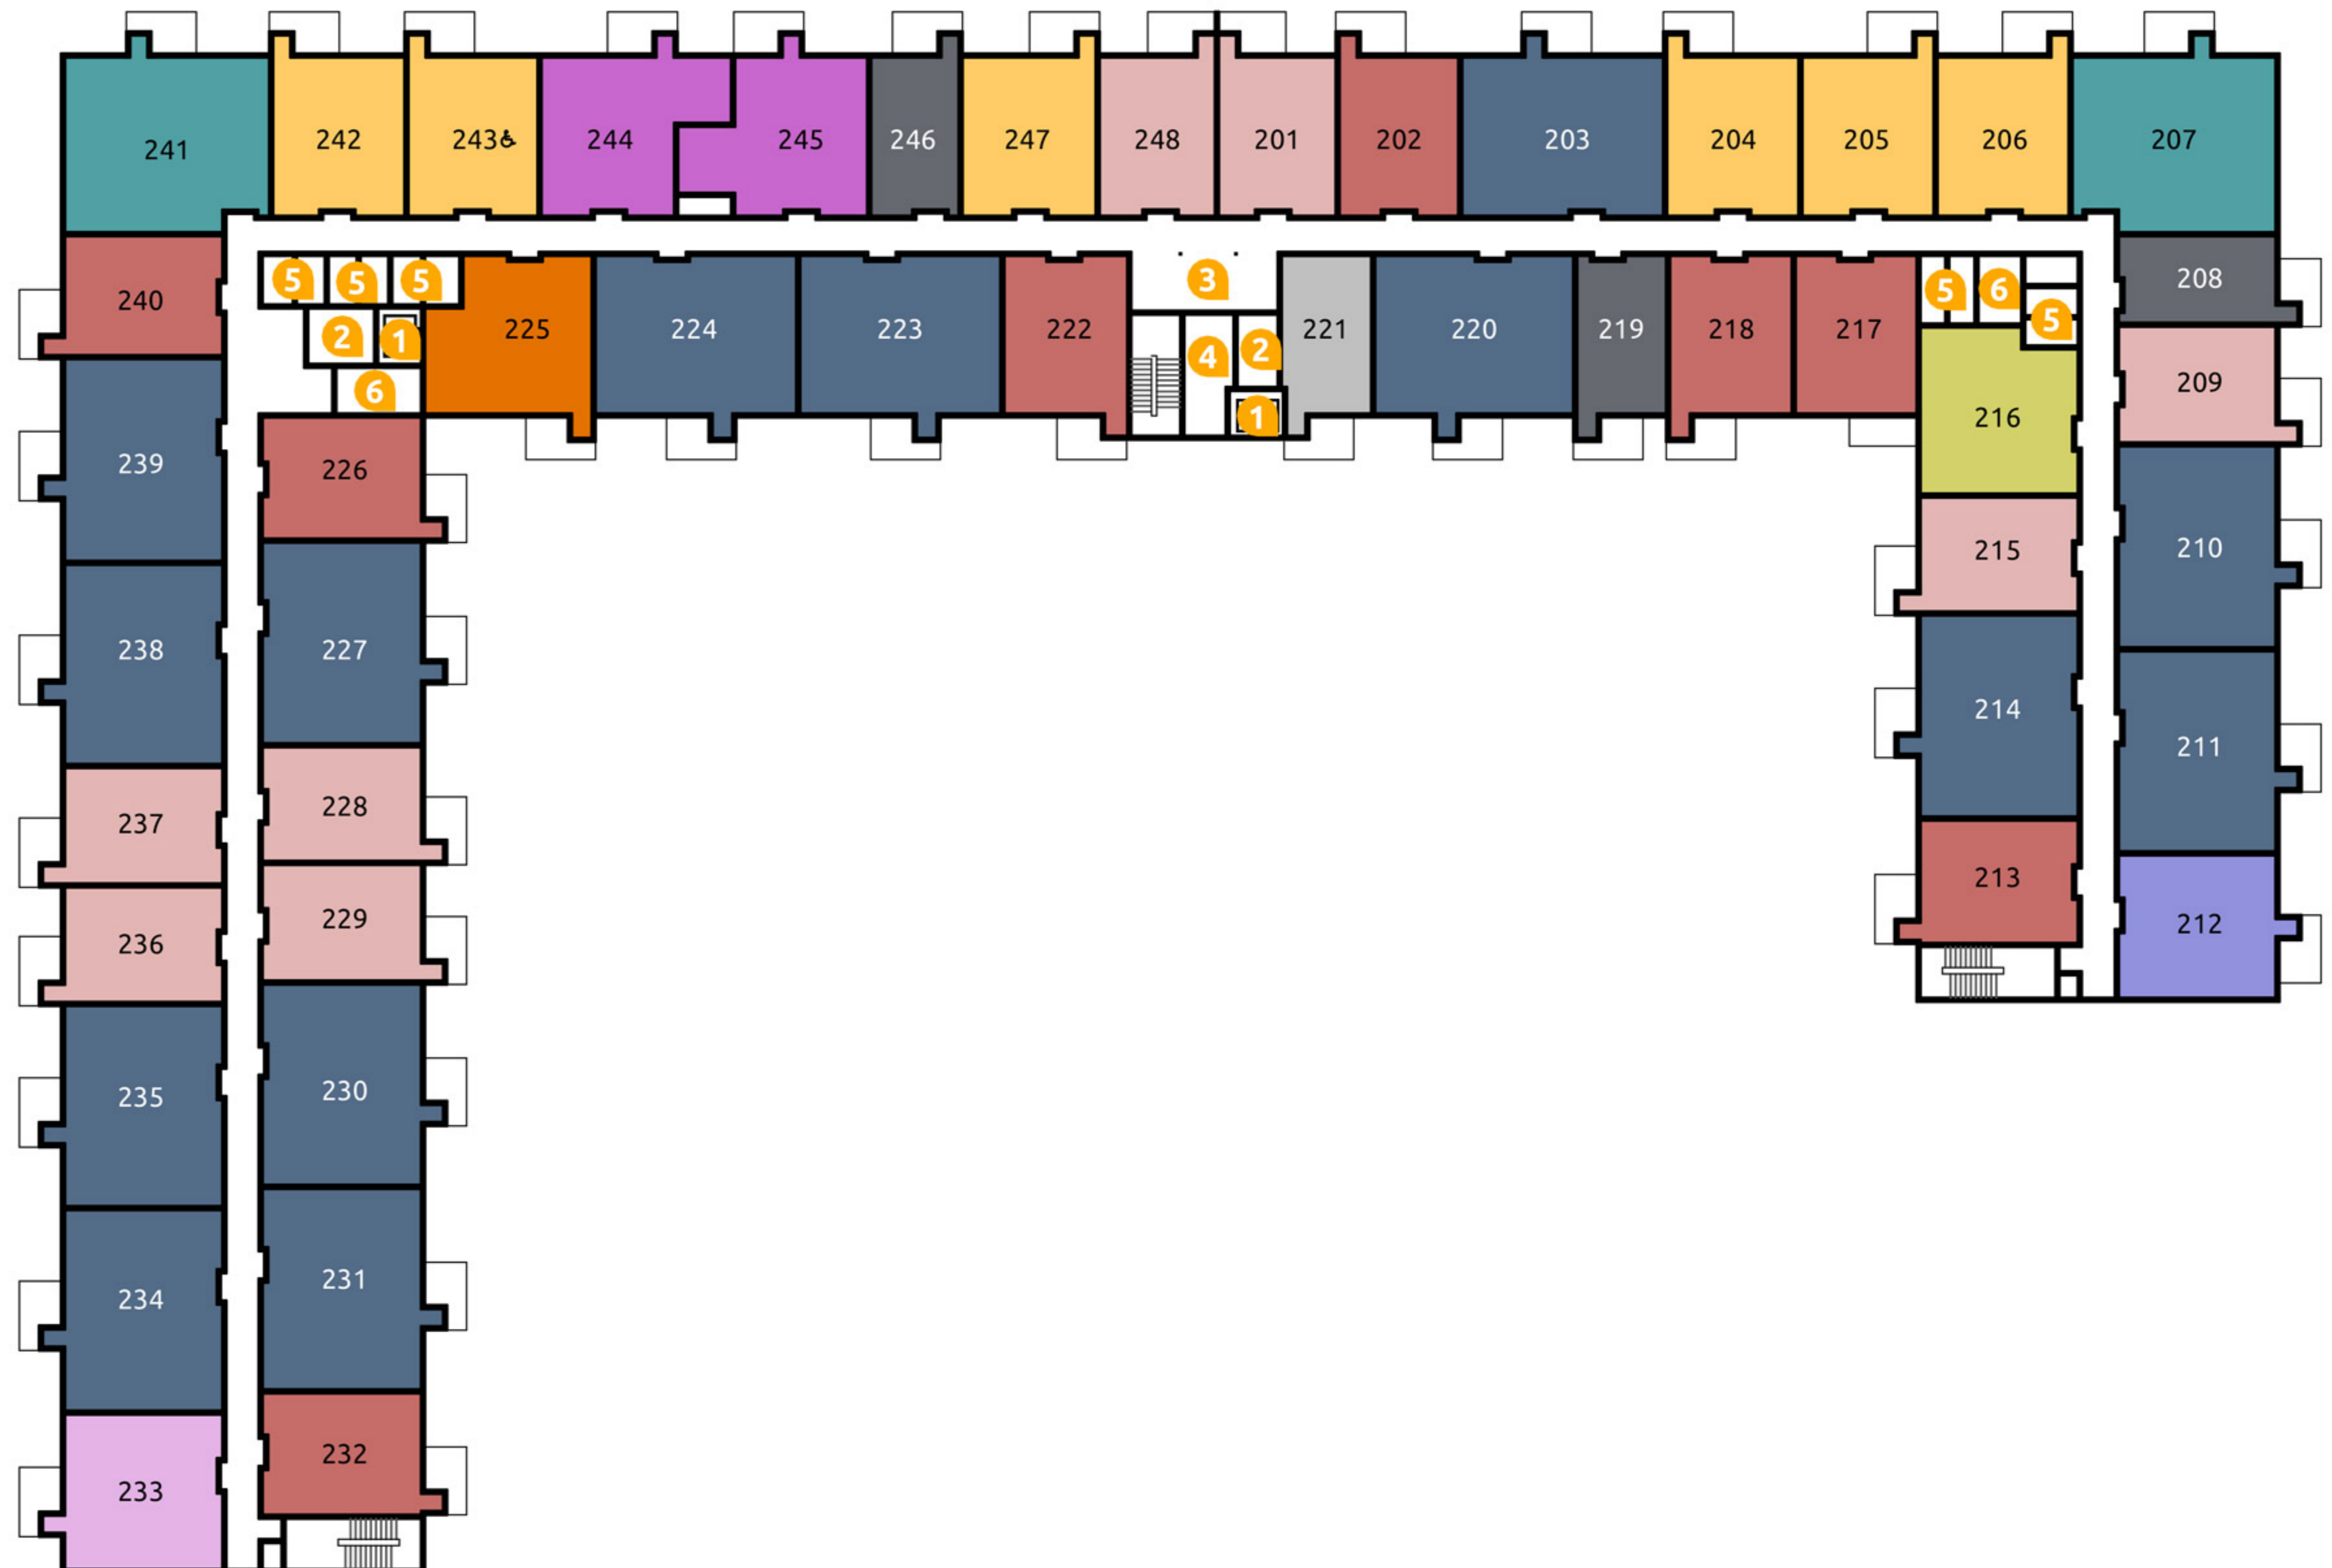

FEATURES

- 1 Elevator
- 2 Elevator Lobby
- 3 Entry Lobby
- 4 Vestibule
- 5 Leasing Office
- 6 Mail
- 7 Parcel
- 8 Fitness Room
- 9 Clubroom
- 10 Storage
- 11 Trash

3345 41 ST NW
Rochester, MN 55901

Level 2

BUILDING MAP Songhill 41

UNIT TYPE

- Finch - Studio
- Kinglet - Studio
- Cardinal - 1 BD
- Woodpecker - 1 BD
- Nightingale - 1 BD + Den
- Robin - 1 BD + Den
- Blue Jay - 1 BD
- Owl - 1 BD + Den
- Falcon - 1 BD + Den
- Kingfisher - 1 BD + Den
- Swan - 2 BD
- Eagle - 2 BD

FEATURES

- 1 Elevator
- 2 Elevator Lobby
- 3 Lobby
- 4 Business Center
- 5 Storage
- 6 Trash

3345 41 ST NW
Rochester, MN 55901

Level 3

BUILDING MAP Songhill 41

UNIT TYPE

- Finch - Studio
- Kinglet - Studio
- Cardinal - 1 BD
- Woodpecker - 1 BD
- Nightingale - 1 BD + Den
- Robin - 1 BD + Den
- Blue Jay - 1 BD
- Owl - 1 BD + Den
- Falcon - 1 BD + Den
- Kingfisher - 1 BD + Den
- Swan - 2 BD
- Eagle - 2 BD

FEATURES

- 1 Elevator
- 2 Elevator Lobby
- 3 Lobby
- 4 Business Center
- 5 Storage
- 6 Trash

3345 41 ST NW
Rochester, MN 55901